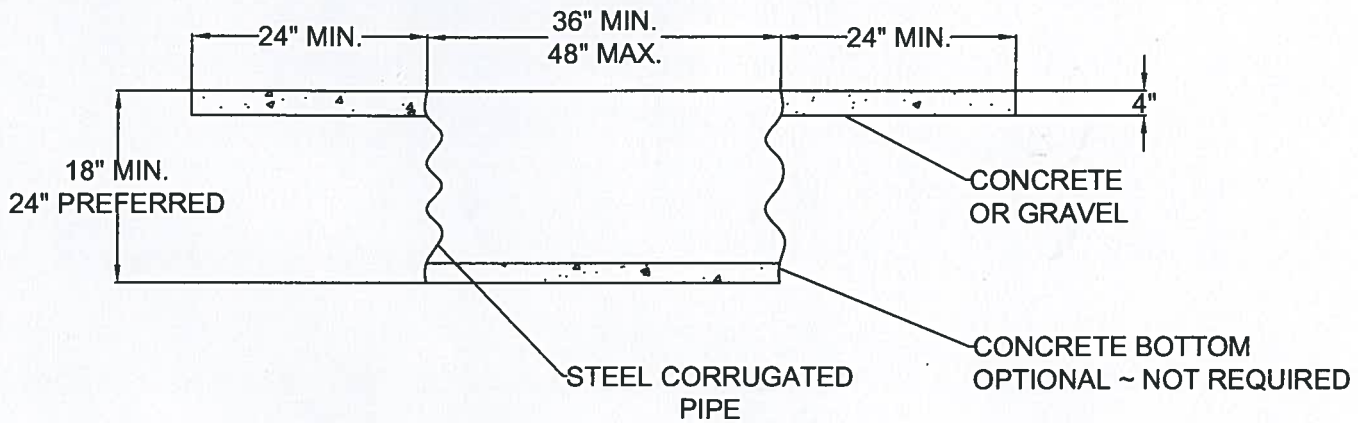

FIREPIT SPECS.

TYPE 1

NOTES

- 1. NO TREES WITHIN 15 FEET OF FIREPIT.
- 2. METAL COVER OVER PIT WHEN THERE IS NO FIRE IS A GOOD SAFETY PRACTICE.

TYPE 2