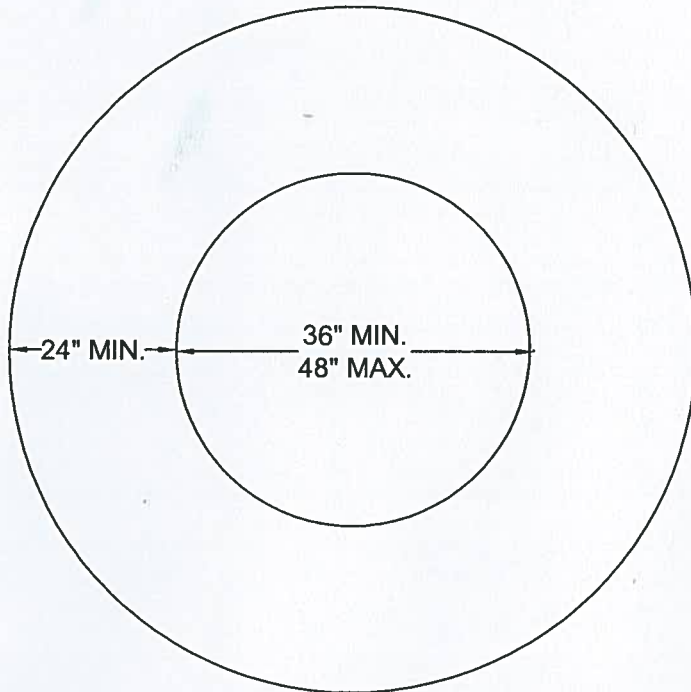

FIREPIT SPECS.

TYPE 1

NOTES

- 1. NO TREES WITHIN 15 FEET OF FIREPIT.
- 2. METAL COVER OVER PIT WHEN THERE IS NO FIRE IS A GOOD SAFETY PRACTICE.

TYPE 2